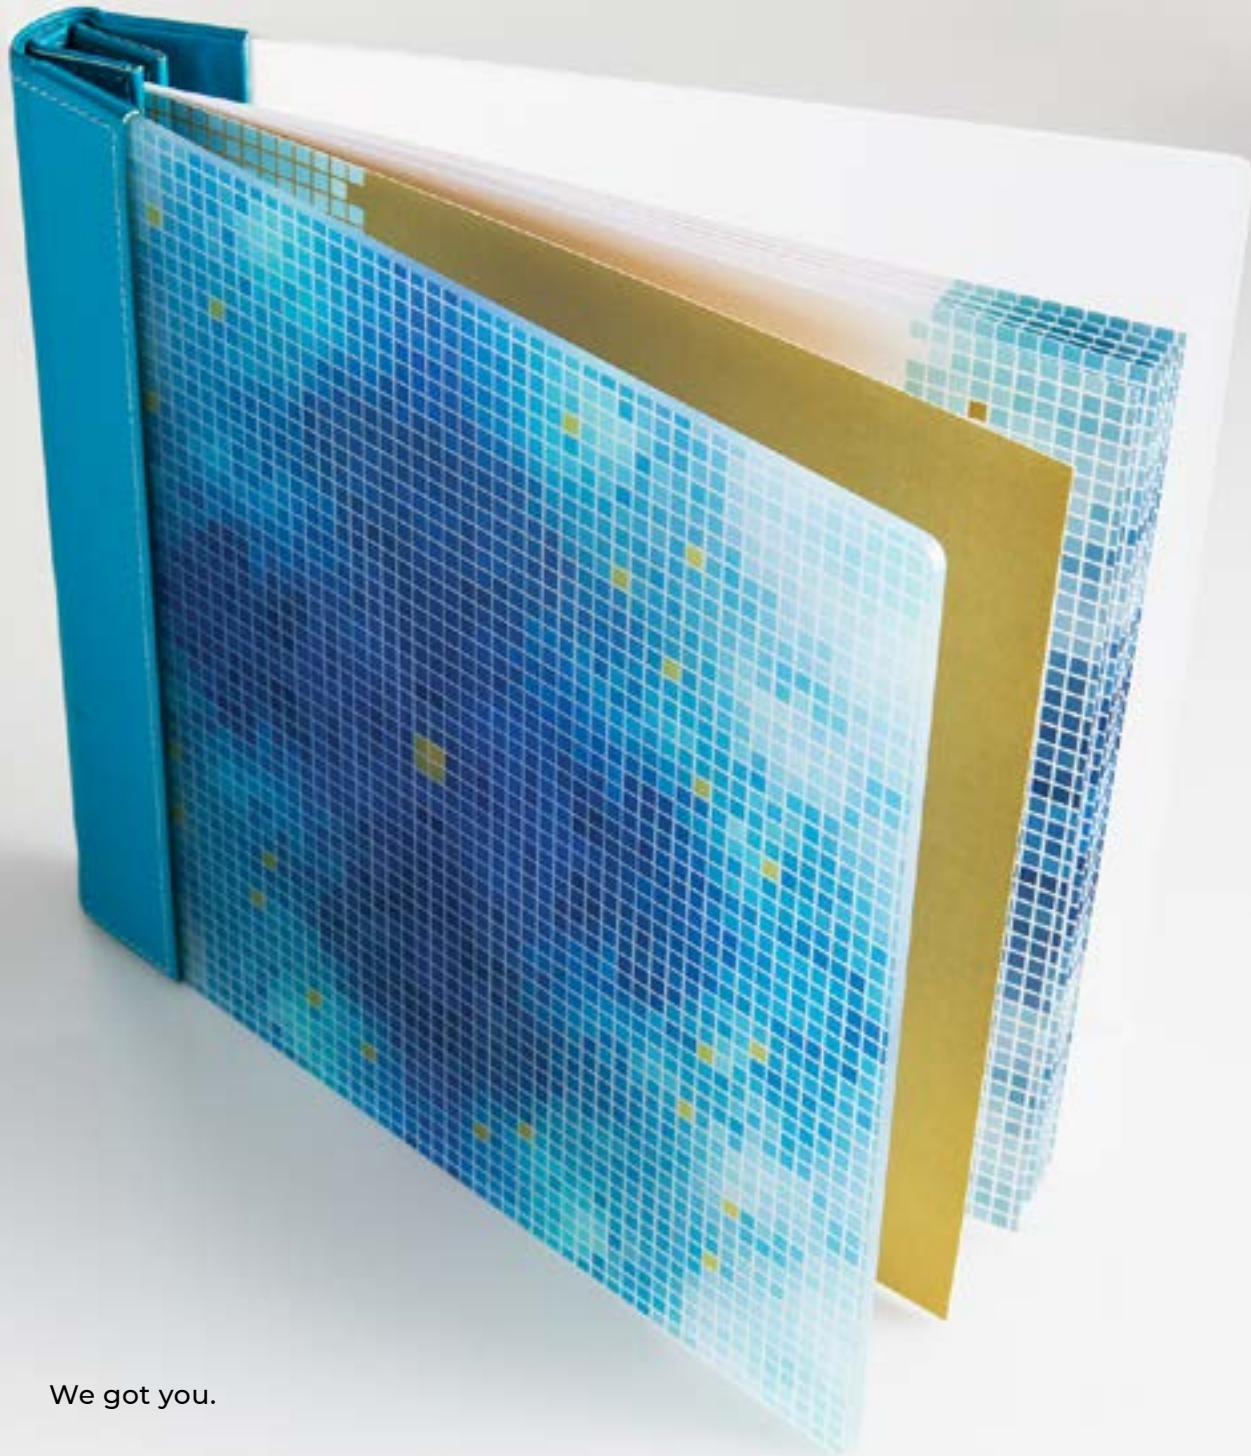

We got you.

Four Seasons Pool Menu

Food Menu

22 (L) x 22 (W) cm
High quality PU leather BLUE Color +
clear acrylic + clear PVC
UV printing on the front flac