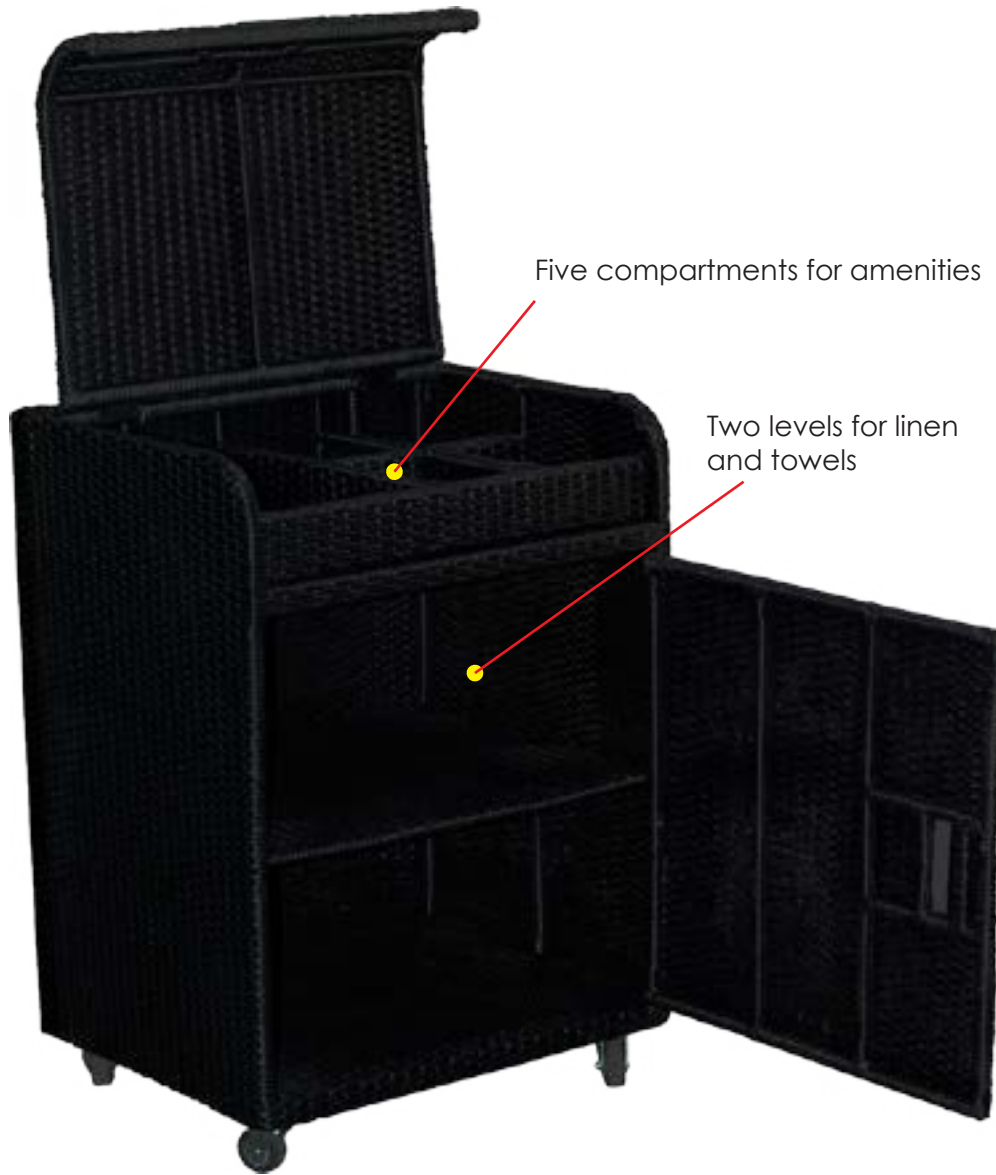

We got you.

Freestanding Public Area Bin

Materials & Dimensions:

30 (DIA) x 70 (H) cm

GRC

With detachable stainless steel bin
liner and flip cover

Freestanding Public Area Bin

Materials & Dimensions:

30 (DIA) x 70 (H) cm

GRC

With detachable stainless steel bin
liner and flip cover

HOUSEKEEPING ITEMS III

TROLLEYS

Ahsant Customized Projects collection proudly includes a wide range of trolley projects from conceptualisation to production, perfectly tailored to client's specific requirement.

We got you.

AHSANT™

Steel handles

Pull out tray with metal-lined handle

Metal Trimmings

(4) Caster Wheel

Modern Style Trolley

Materials & Dimensions:

86 cm (L) x 55 cm (W) x 91 cm (H)
Black Lacquered resin/acrylic
Metal as trimmings

We got you.

AHSANT™

Five compartments for amenities

Two levels for linen and towels

Rubber handle for easy grip

Stainless steel elements