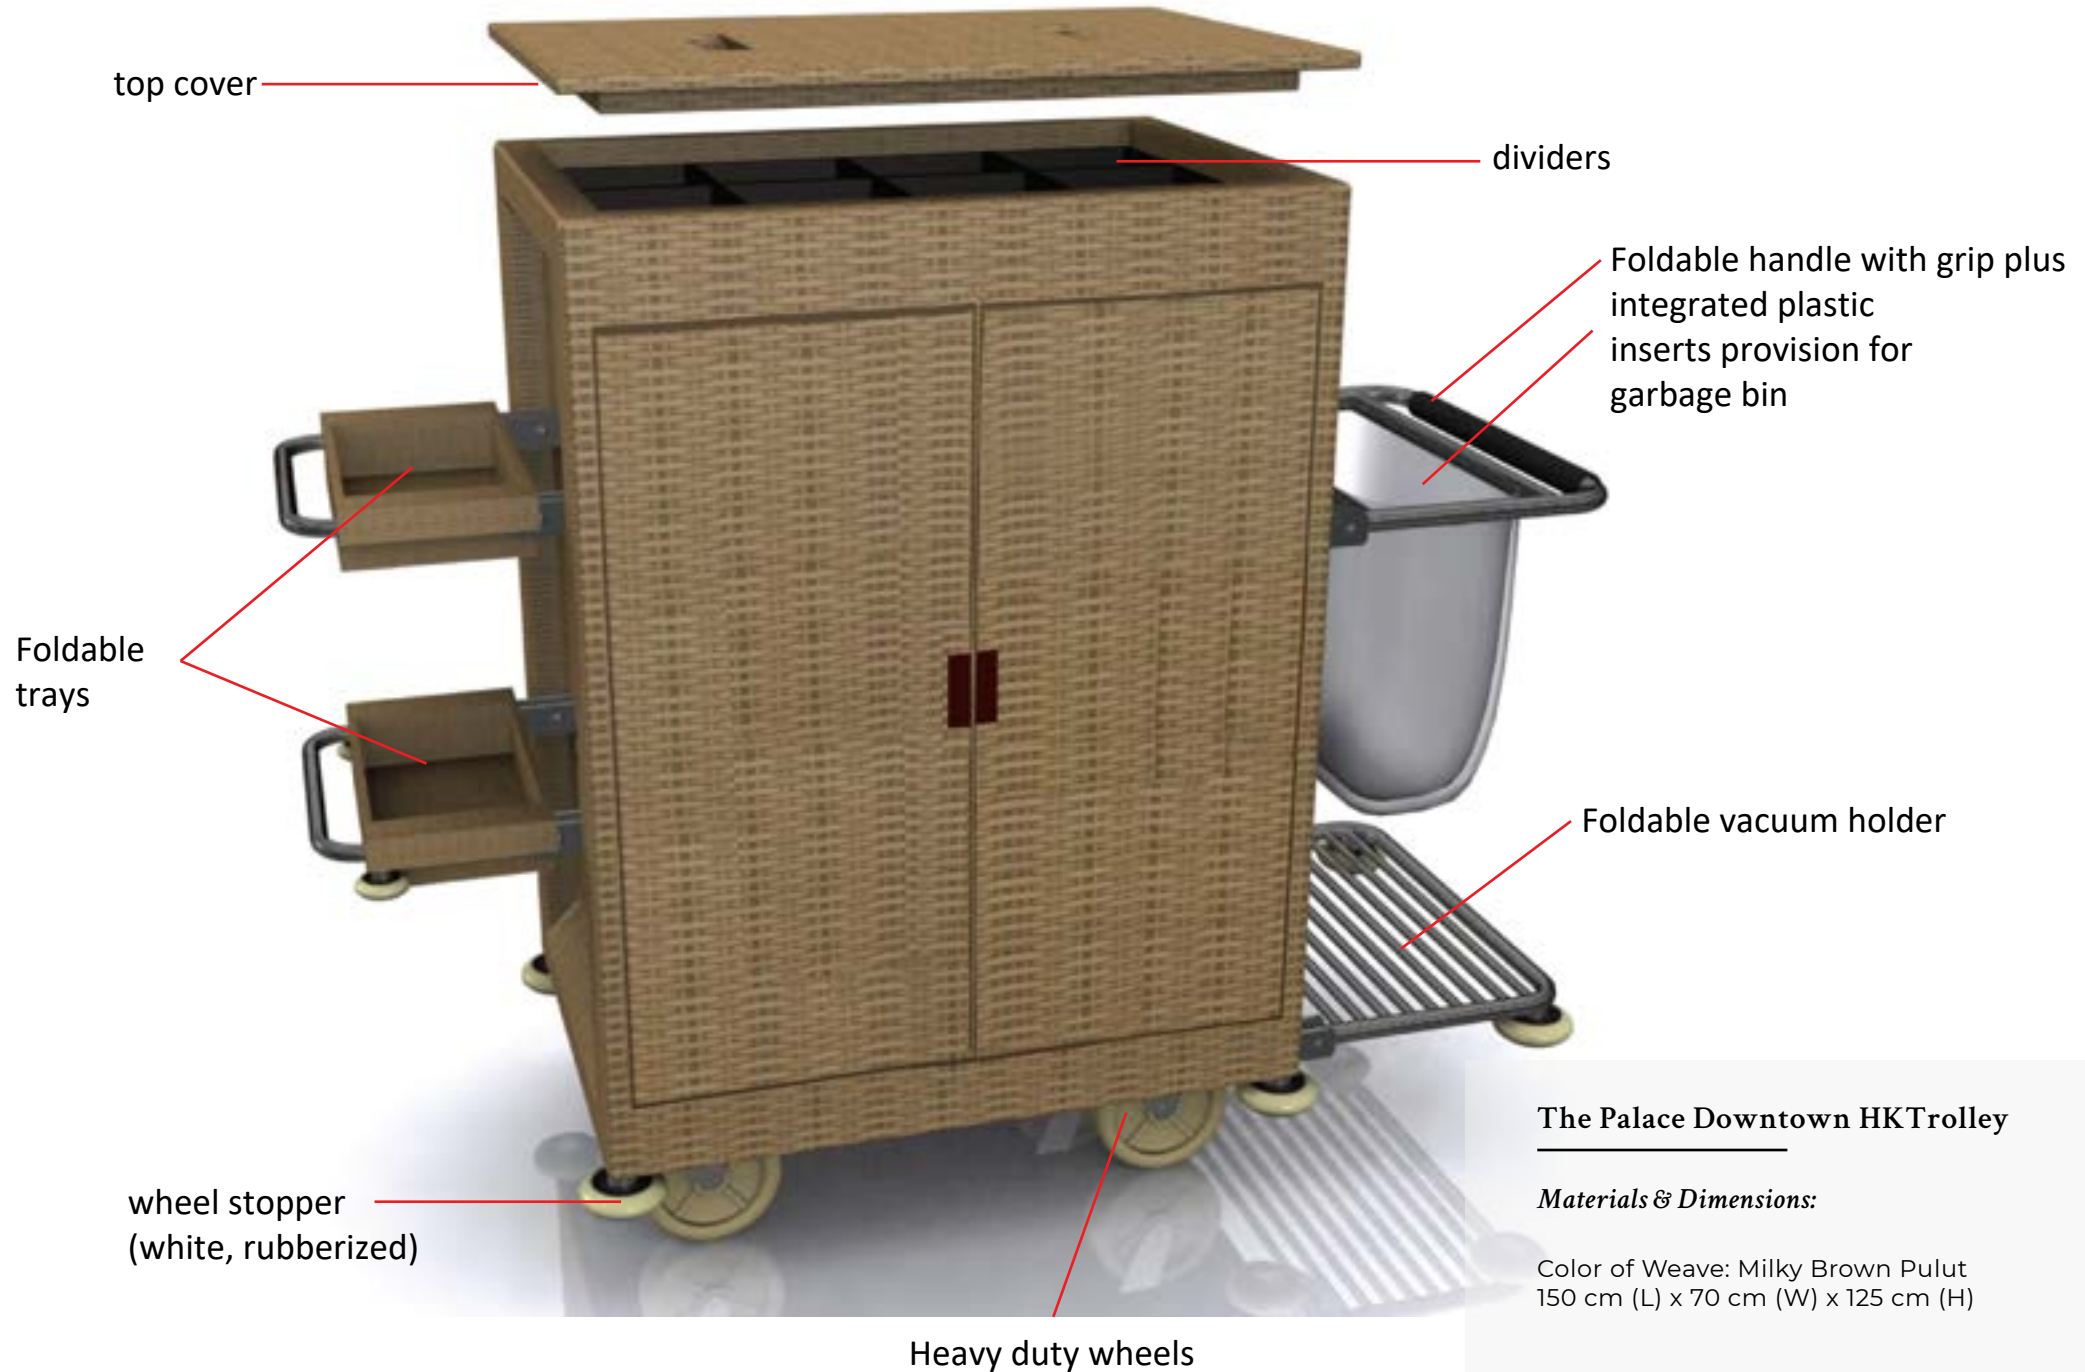

The Palace Downtown HK Trolley

Materials & Dimensions:

Color of Weave: Milky Brown Pulut
150 cm (L) x 70 cm (W) x 125 cm (H)