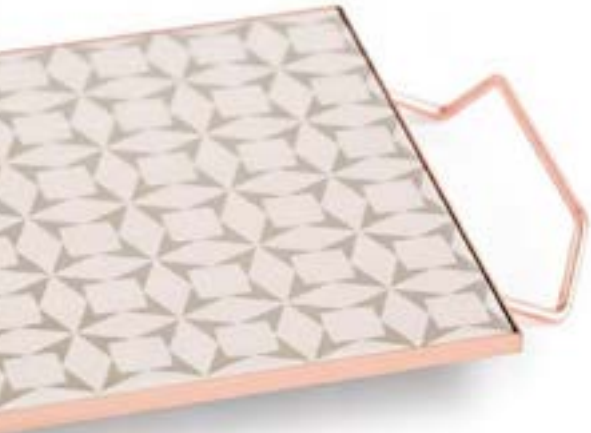

Decorative Tray

Materials & Dimensions:

Material: aluminum, ceramic

Size: 68x20x3cm