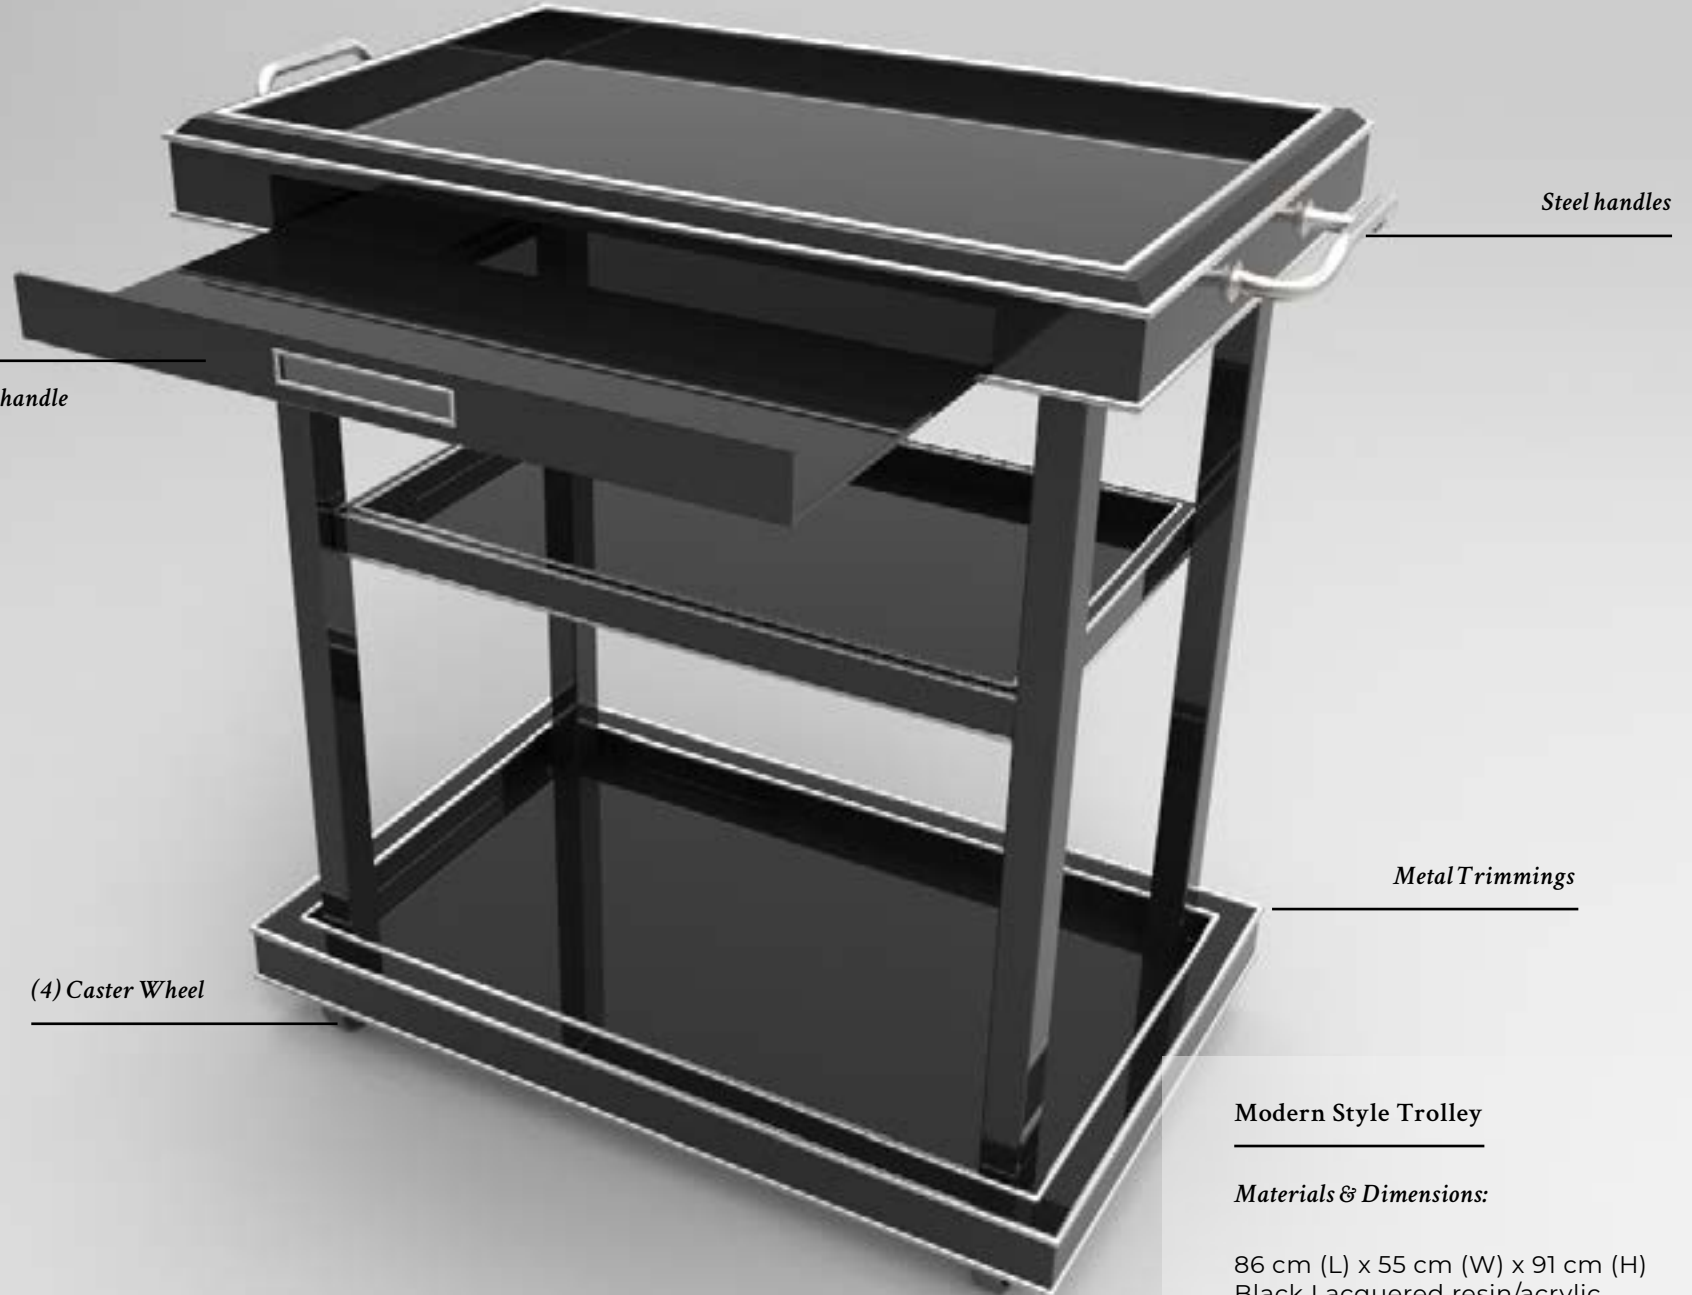

We got you.

AHSANT™

Steel handles

Pull out tray with metal-lined handle

Metal Trimmings

(4) Caster Wheel

Modern Style Trolley

Materials & Dimensions:

86 cm (L) x 55 cm (W) x 91 cm (H)
Black Lacquered resin/acrylic
Metal as trimmings